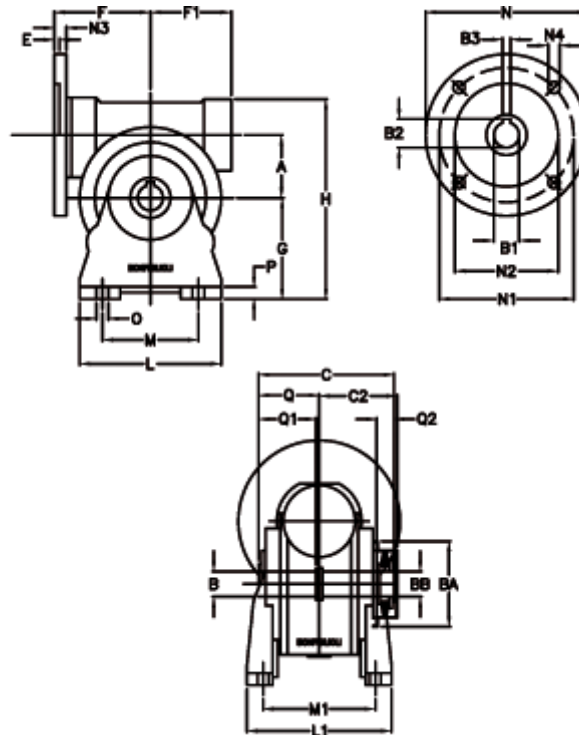

Article number: 390204902822716

Description: Worm Gear with Torque Limiter  
VF 49-L1-A-28 P71B5

## Measures

a = 49.50	C2 = 63,5	L1 = 124.0	O = 8.5
B = 25	Description = VF 49A-xx-71B5	m = 63	P = 12
B1 E7 = 14	E = 3.0	M1 = 98.5	Q = 51.0
B2 = 16.3	F = 70	N = 160	Q1 = 41
B3 H9 = 5	F1 = 63	N1 = 130	Q2 = 15
BA = 63	g = 82	N2 = 110	
BB H7 = 14	H = 162	N3 = 10.5	
C = 105	L = 110	N4 = 9,5	